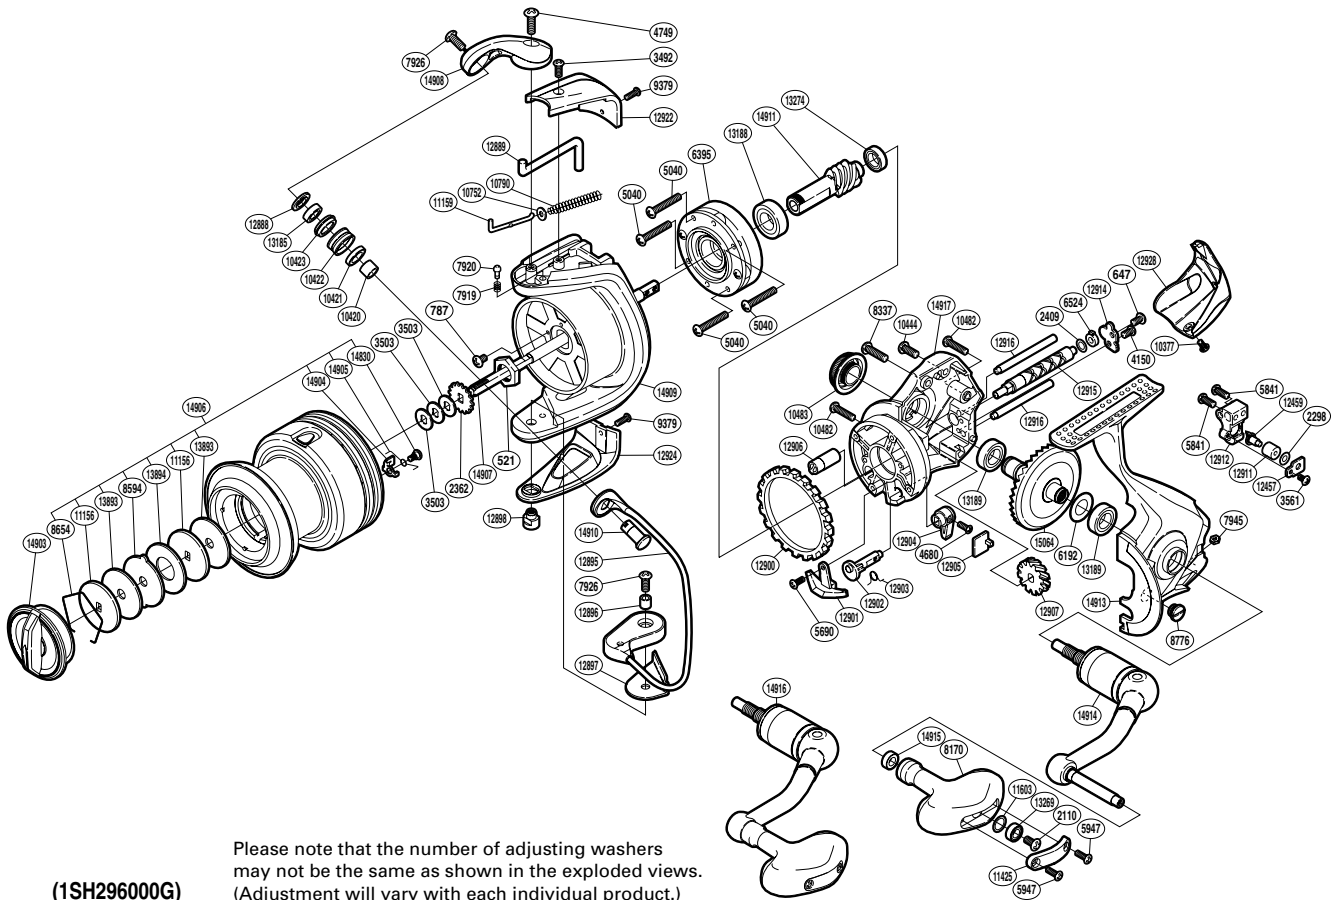

SHIMANO

BIOMASTER SA-RB

BIO-SW6000HG

(1SH296000G)

Please note that the number of adjusting washers may not be the same as shown in the exploded views. (Adjustment will vary with each individual product.)

Part No.	Description	Part No.	Description	Part No.	Description
RD 0521	Rotor Nut	RD10420	Bearing Spacer	RD12914	Worm Shaft Retainer
RD 0647	Screw	RD10421	Line Roller Collar	RD12915	Worm Shaft
RD 0787	Screw	RD10422	Line Roller	RD12916	Oscillating Guide
RD 2110	Screw	RD10423	Line Roller Bushing	RD12922	Bail Spring Cover
RD 2298	Spacer	RD10444	Screw	RD12924	Bail Hold Support Guard
RD 2362	Spool Support	RD10482	Screw	RD12928	Rear Protector
RD 2409	Spacer	RD10483	Handle Screw Cap	RD13185	Ball Bearing
RD 3492	Screw	RD10752	Spring Guide A Support	RD13188	Ball Bearing
RD 3503	Spool Washer	RD10790	Bail Spring	RD13189	Ball Bearing
RD 3561	Screw	RD11156	Key Washer	RD13269	Ball Bearing
RD 4150	Screw	RD11159	Bail Spring Guide A	RD13274	Ball Bearing
RD 4680	Screw	RD11425	Handle Knob I.D. Plate	RD13893	Drag Washer
RD 4749	Screw	RD11603	Washer	RD13894	Drag Washer
RD 5040	Screw	RD12457	Oscillating Pawl Cover	RD14830	Screw
RD 5690	Screw	RD12459	Oscillating Pawl	RD14903	Drag Knob
RD 5841	Screw	RD12888	Line Roller Washer	RD14904	Drag Click
RD 5947	Screw	RD12889	Bail Trip Lever	RD14905	Click Spring
RD 6192	Washer	RD12895	Bail Assembly	RD14906	Spool Assembly
RD 6395	Roller Clutch Assembly	RD12896	Screw Collar	RD14907	Main Shaft
RD 6524	Worm Bushing (rear)	RD12897	Bail Hold Support Spacer	RD14908	Bail Arm
RD 7919	Click Spring	RD12898	Bail Hold Support Shaft	RD14909	Rotor
RD 7920	Click Pin	RD12900	Friction Ring	RD14910	Line Roller Support
RD 7926	Screw	RD12901	Bail Trip Strike	RD14911	Pinion Gear
RD 7945	Nut	RD12902	Anti-Reverse Cam	RD14913	Side Cover
RD 8170	Handle Knob	RD12903	Anti-Reverse Cam Spring	RD14914	Handle Shank Assembly
RD 8337	Screw	RD12904	Anti-Reverse Lever	RD14915	Handle Knob Bushing
RD 8594	Eared Washer	RD12905	Anti-Reverse Lever Cover	RD14916	Handle Assembly
RD 8654	Drag Washers Retainer	RD12906	Worm Bushing (front)	RD14917	Body
RD 8776	Oil Cap	RD12907	Idle Gear	RD15064	Drive Gear
RD 9379	Screw	RD12911	Oscillating Slider Bushing		
RD10377	Screw	RD12912	Oscillating Slider		